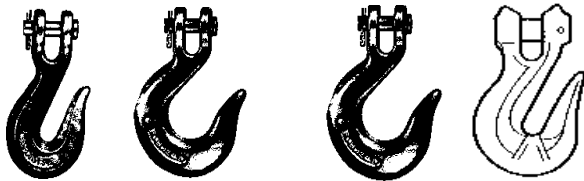

CHAIN

WELDED

Proof Coil (Log Chain) High Test Alloy (Herc-Alloy)
 Transport (Binder)

Machine Chain - Straight Link

Machine Chain - Twist Link

Coil Chain - Straight Link (Liberty Coil)

Coil Chain - Twist Link (Liberty Coil)

Passing Link Chain

WELDLESS

Single Loop Chain (Lock Link)

Double Loop Chain (Inco Chain)

Single Jack - zinc plated
 - brass plated

Double Jack Chain - zinc plated
 - brass plated

Safety Chain (Plumbers' Chain) -solid brass

Sash Chain (Navy Chain) - copper plated
 - zinc plated
 - solid bronze

HOOKS

Grab Slip Sling Cradle
 CLEVIS TYPE

Grab Slip Sling Cradle
 EYE TYPE

EYE HOIST HOOKS

SWIVEL HOIST HOOKS

SHANK HOOKS