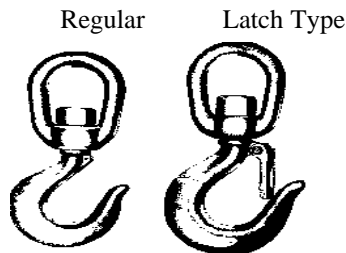

CHAIN

WELDED

Proof Coil (Log Chain) High Test Alloy (Herc-Alloy)
 Transport (Binder)

Machine Chain - Straight Link

Machine Chain - Twist Link

Coil Chain - Straight Link (Liberty Coil)

Coil Chain - Twist Link (Liberty Coil)

Passing Link Chain

WELDLESS

Single Loop Chain (Lock Link)

Double Loop Chain (Inco Chain)

Single Jack - zinc plated
 - brass plated

Double Jack Chain - zinc plated
 - brass plated

Safety Chain (Plumbers' Chain) -solid brass

Sash Chain (Navy Chain) - copper plated
 - zinc plated
 - solid bronze

HOOKS

Grab Slip Sling Cradle
 CLEVIS TYPE

Grab Slip Sling Cradle
 EYE TYPE

EYE HOIST HOOKS

SWIVEL HOIST HOOKS

SHANK HOOKS