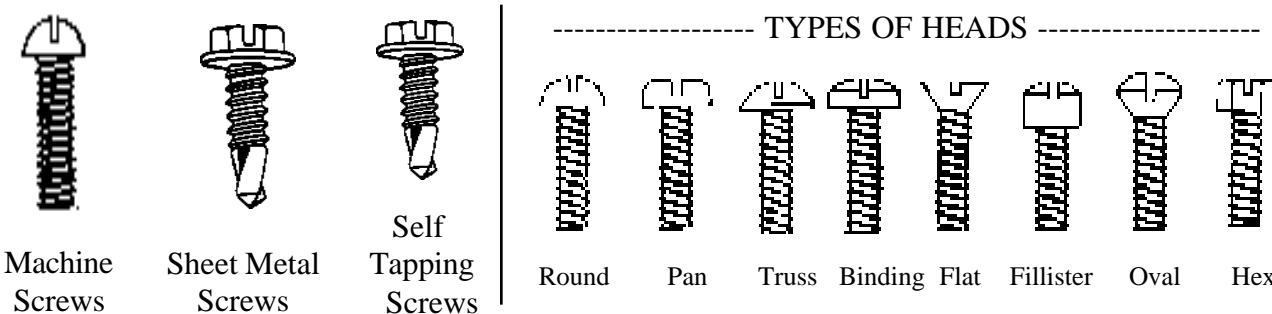

SCREWS

Hex Head Cap Screws Carriage Screws Lag Screws Wood Screws Plow Bolts Elevator Bolts U-Drive Screws

Machine Screws Sheet Metal Screws Self Tapping Screws

----- TYPES OF HEADS -----

Round Pan Truss Binding Flat Fillister Oval Hex

SOCKET HEAD SCREWS

Cap Screws Flat Head (Allen Head) Set Screws Button Head Square Head Set

NUTS

Hex Nuts Nylon Lock Nuts Castle Nuts Wing Nuts

WASHERS

Flat Washers (Wrought) SAE Washers Lock Washers Fender Washers